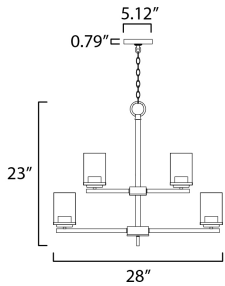

**FINISHES OPTION**

-  Black (BK)
-  Satin Brass (SBR)
-  Satin Nickel (SN)

**GLASS**

Frosted FT

**MATERIAL**

Steel, Glass

**RATINGS**

cULus  
Dry Location

**ADDITIONAL**

ADJUSTABLE  
OPERATING TEMPERATURE:  
-20°C (-4°F), 40°C (104°F)

**MEASUREMENTS**

DIMENSION : 28" L x 28" W x 23" H  
CANOPY : 5.12" W x 0.79" H x 5.12" L  
HANGING WEIGHT : 13.27 lb

**LAMPING**